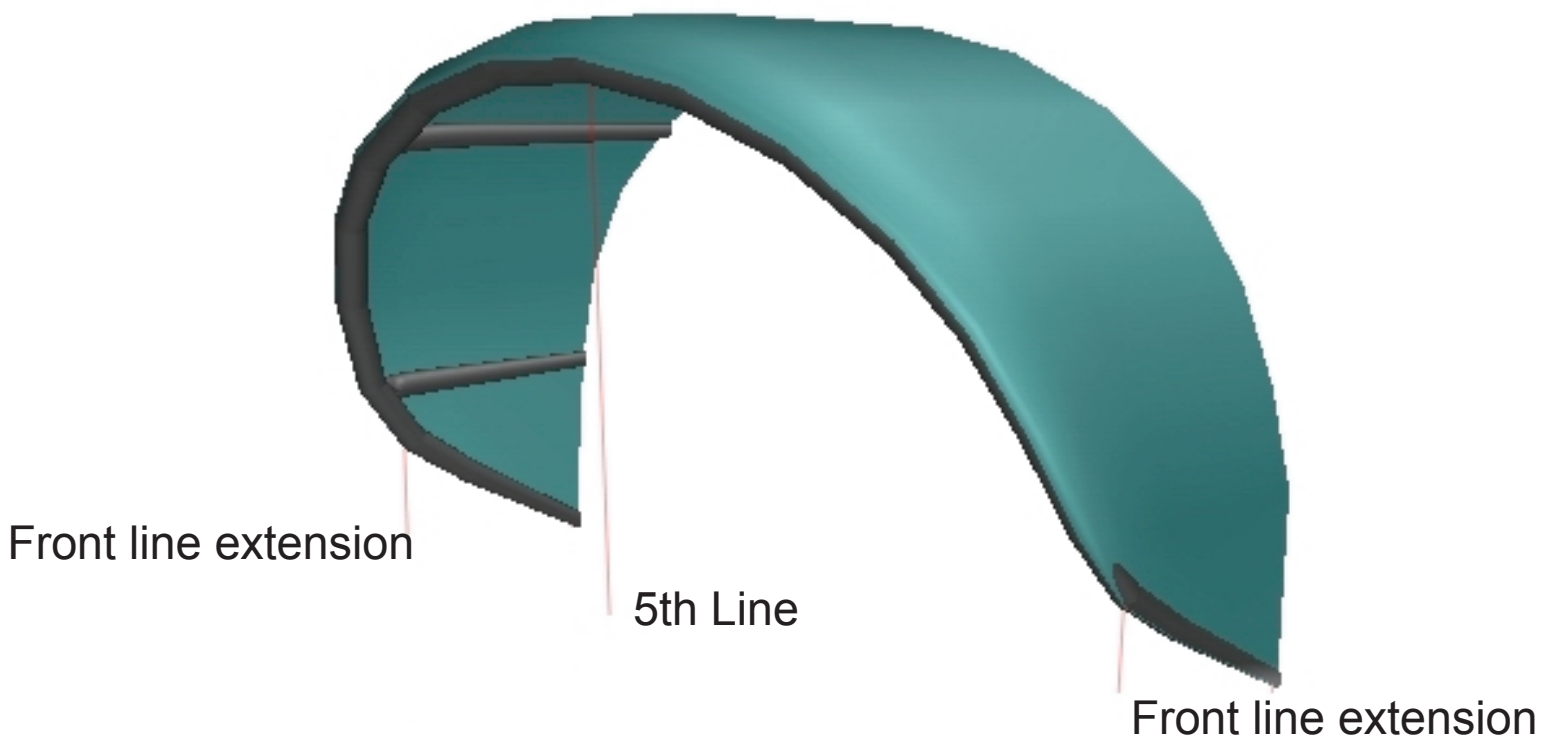

# 2008 AIRUSH VAPOR I

2008 VAPOR I	5.0	7.0	10.0	12.0	14.0	16.0
#	length in cm					
FRONT LINE EXTENSION	58	56	72	80	87	95
5th LINE	154	200	250	260	299	301