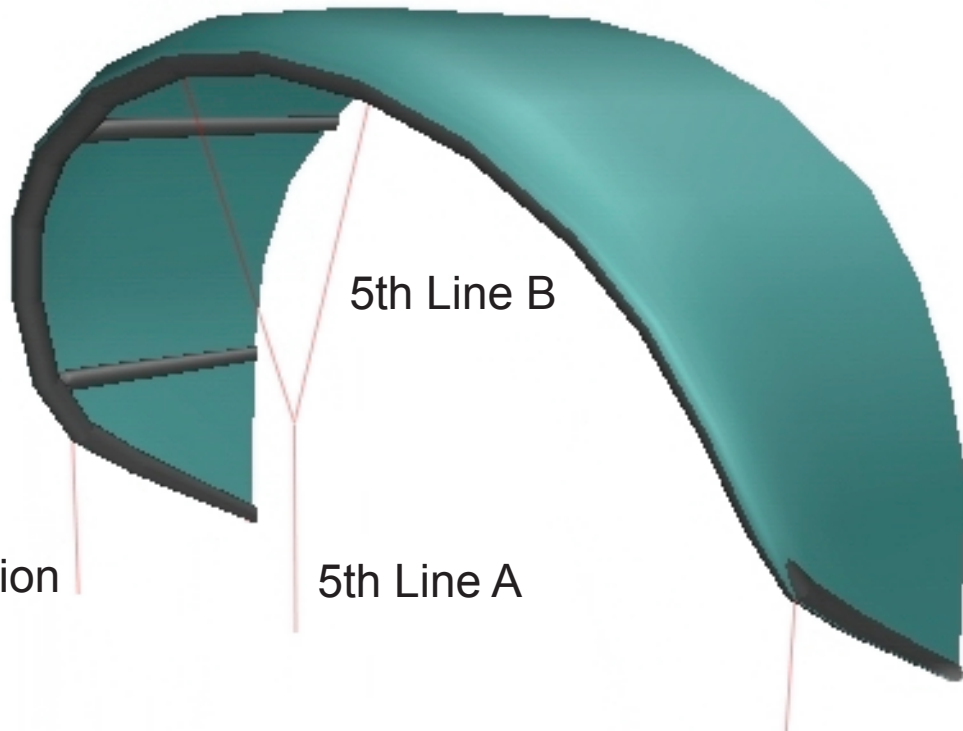

2009 AIRUSH VAPOR II

Front line extension

5th Line A

Front line extension

2009 VAPOR II	5.0	7.0	8.5	10.0	12.0	14.0	16.0
#	length in cm						
FRONT LINE EXTENSION FOR ABS LIGHT	36	58	60	72	81	89	94
FRONT LINE EXTENSION FOR ABS STANDARD	36 + 10	58 + 10	60 + 10	72 + 10	81 + 10	89 + 10	94 + 10
FRONT LINE EXTENSION FOR ABS HEAVY	36 + 15	58 + 15	60 + 15	72 + 15	81 + 15	89 + 15	94 + 15
5th LINE A	65	85	109	120	130	150	150
5th LINE B	90	107	109	131	137	150	158