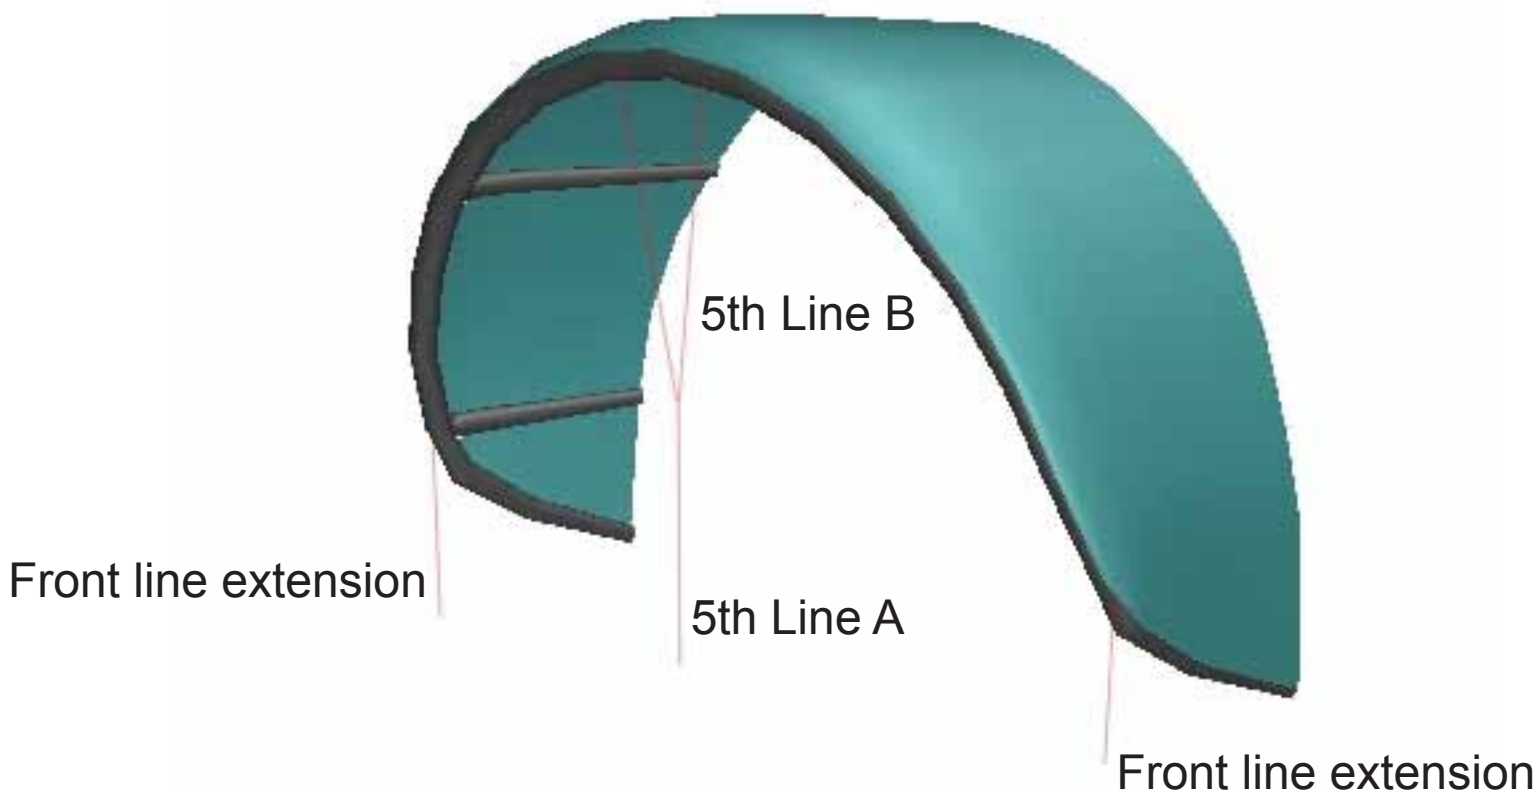

# 2010 AIRUSH VAPOR III

2010 VAPOR III	5.0	7.0	8.5	10.0	12.0	14.0	16.0
#	length in cm						
FRONT LINE EXTENSION FOR ABS LIGHT	30	37	46	51	58	64	69
FRONT LINE EXTENSION FOR ABS STANDARD	30 + 10	37 + 10	46 + 10	51 + 10	58 + 10	64 + 10	69 + 10
FRONT LINE EXTENSION FOR ABS HEAVY	30 + 10 + 15	30 + 10 + 15	30 + 10 + 15	30 + 10 + 15	30 + 10 + 15	30 + 10 + 15	30 + 10 + 15
5th LINE A	82	102	113	123	135	148	159
5th LINE B	82	102	113	123	135	148	159