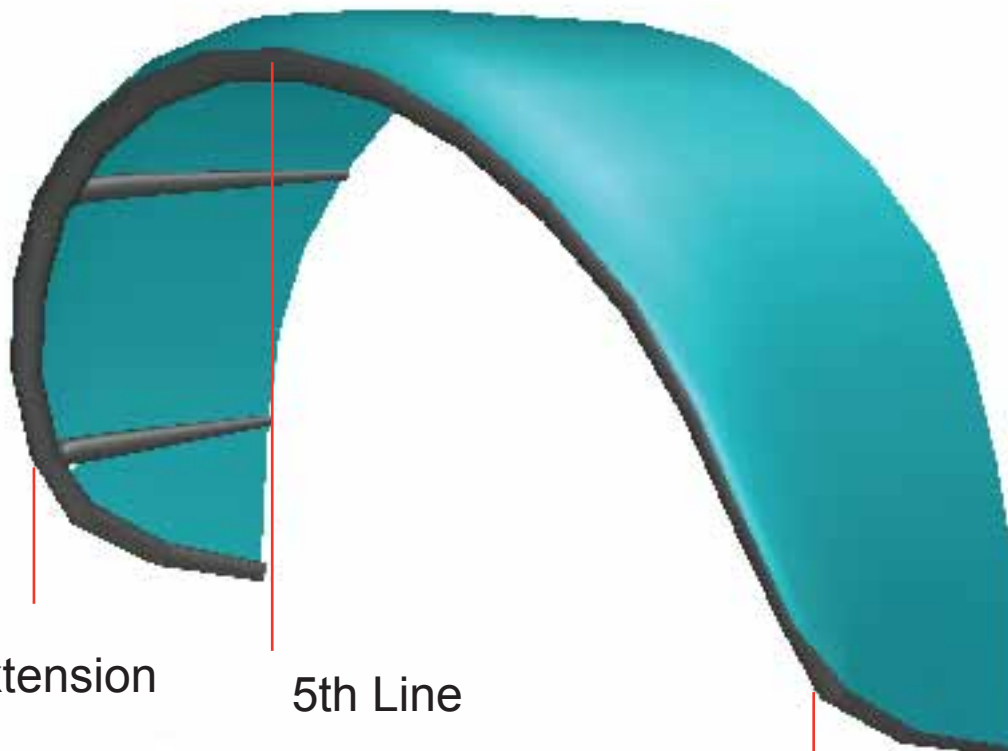

2010 AIRUSH VAPOR X 5L

Front line extension

5th Line

Front line extension

2010 VAPOR X	6.0	7.0	8.0	9.0	10.0	11.0	12.0	14.0
#	length in cm							
FRONT LINE EXTENSION FOR ABS LIGHT	34 + 10	36 + 10	41 + 10	45 + 10	49 + 10	49 + 10	57 + 10	62 + 10
FRONT LINE EXTENSION FOR ABS STANDARD	34 + 10 +	36 + 10	41 + 10	45 + 10	49 + 10	49 + 10	57 + 10	62 + 10
FRONT LINE EXTENSION FOR ABS HEAVY	34 + 10 + 15	36 + 10 + 15	41 + 10 + 15	45 + 10 + 15	49 + 10 + 15	49 + 10 + 15	57 + 10 + 15	62 + 10 + 15
5th LINE	179	197	211	228	229	242	269	293