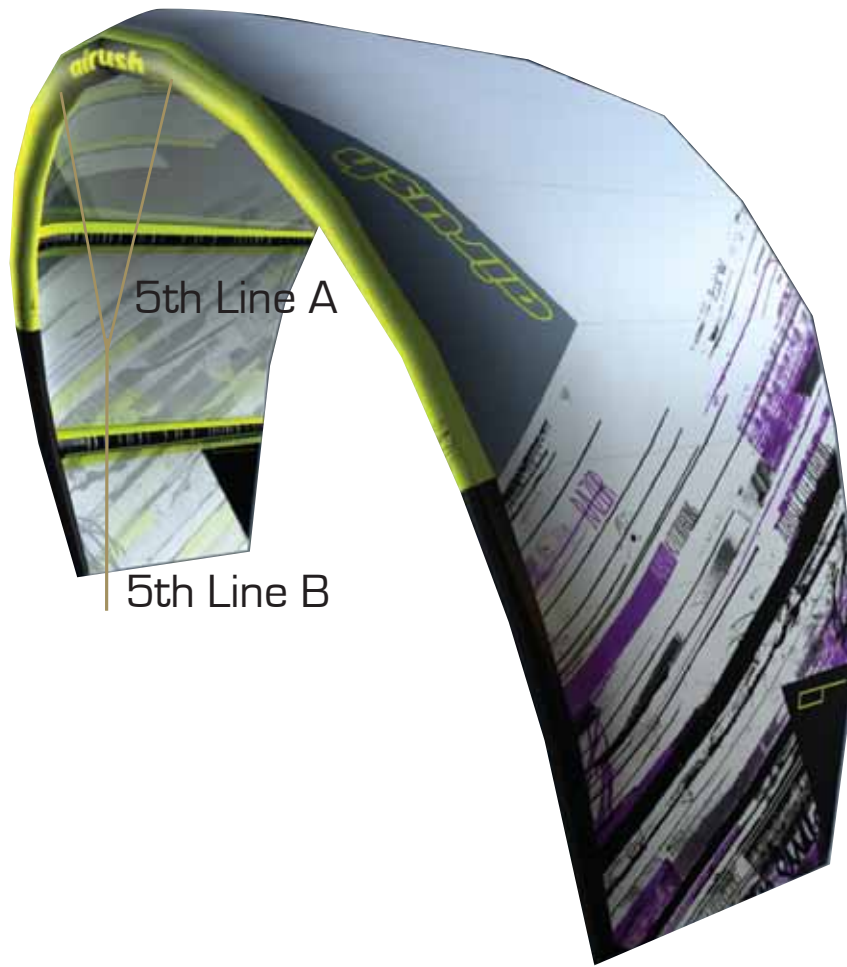

2011 AIRUSH RAZOR

2011 RAZOR	5.0	7.0	9.0	11.0	13.0
#	length in cm				
5th LINE A	98	110	125	138	151
5th LINE B	98	110	125	138	151